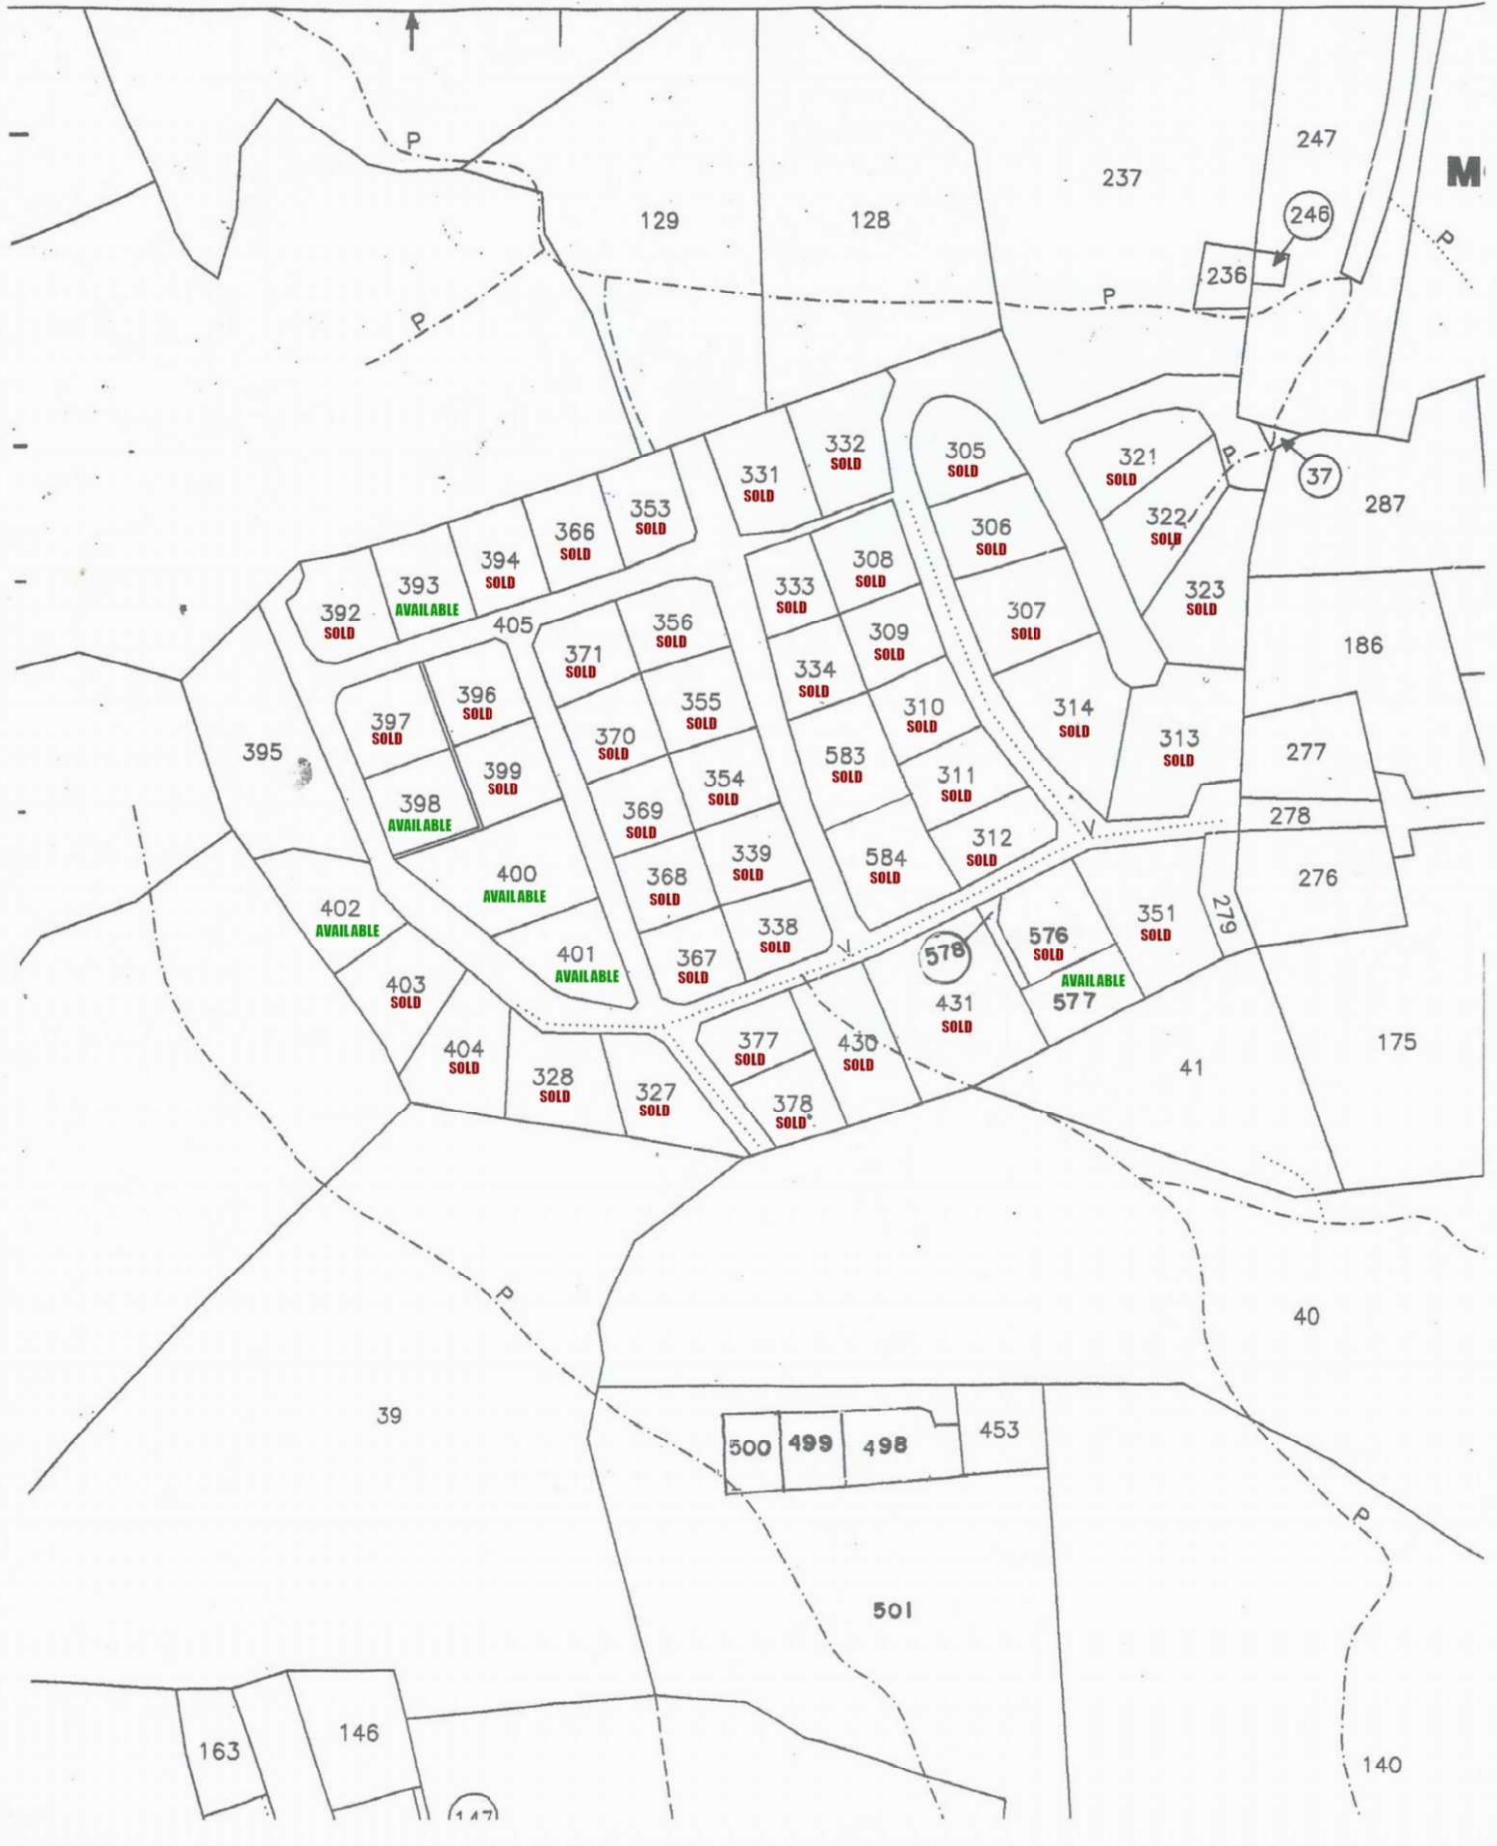

SAINT LUCIA 1 : 2500

10mE

Parcel Number	Status
129	
128	
237	
247	
236	
246	
37	
287	
186	
277	
278	
276	
175	
40	
39	
500	
499	
498	
453	
501	
163	
146	
147	
140	
392	SOLD
393	AVAILABLE
394	SOLD
366	SOLD
353	SOLD
331	SOLD
332	SOLD
305	SOLD
321	SOLD
322	SOLD
308	SOLD
306	SOLD
307	SOLD
323	SOLD
371	SOLD
356	SOLD
333	SOLD
309	SOLD
334	SOLD
310	SOLD
314	SOLD
313	SOLD
397	SOLD
396	SOLD
370	SOLD
355	SOLD
339	SOLD
309	SOLD
311	SOLD
314	SOLD
313	SOLD
398	AVAILABLE
399	SOLD
369	SOLD
354	SOLD
583	SOLD
311	SOLD
312	SOLD
313	SOLD
402	AVAILABLE
400	AVAILABLE
368	SOLD
339	SOLD
584	SOLD
312	SOLD
351	SOLD
403	SOLD
367	SOLD
338	SOLD
576	SOLD
577	AVAILABLE
404	SOLD
328	SOLD
327	SOLD
377	SOLD
430	SOLD
431	SOLD
578	
577	AVAILABLE
351	SOLD
279	
276	
41	
175	